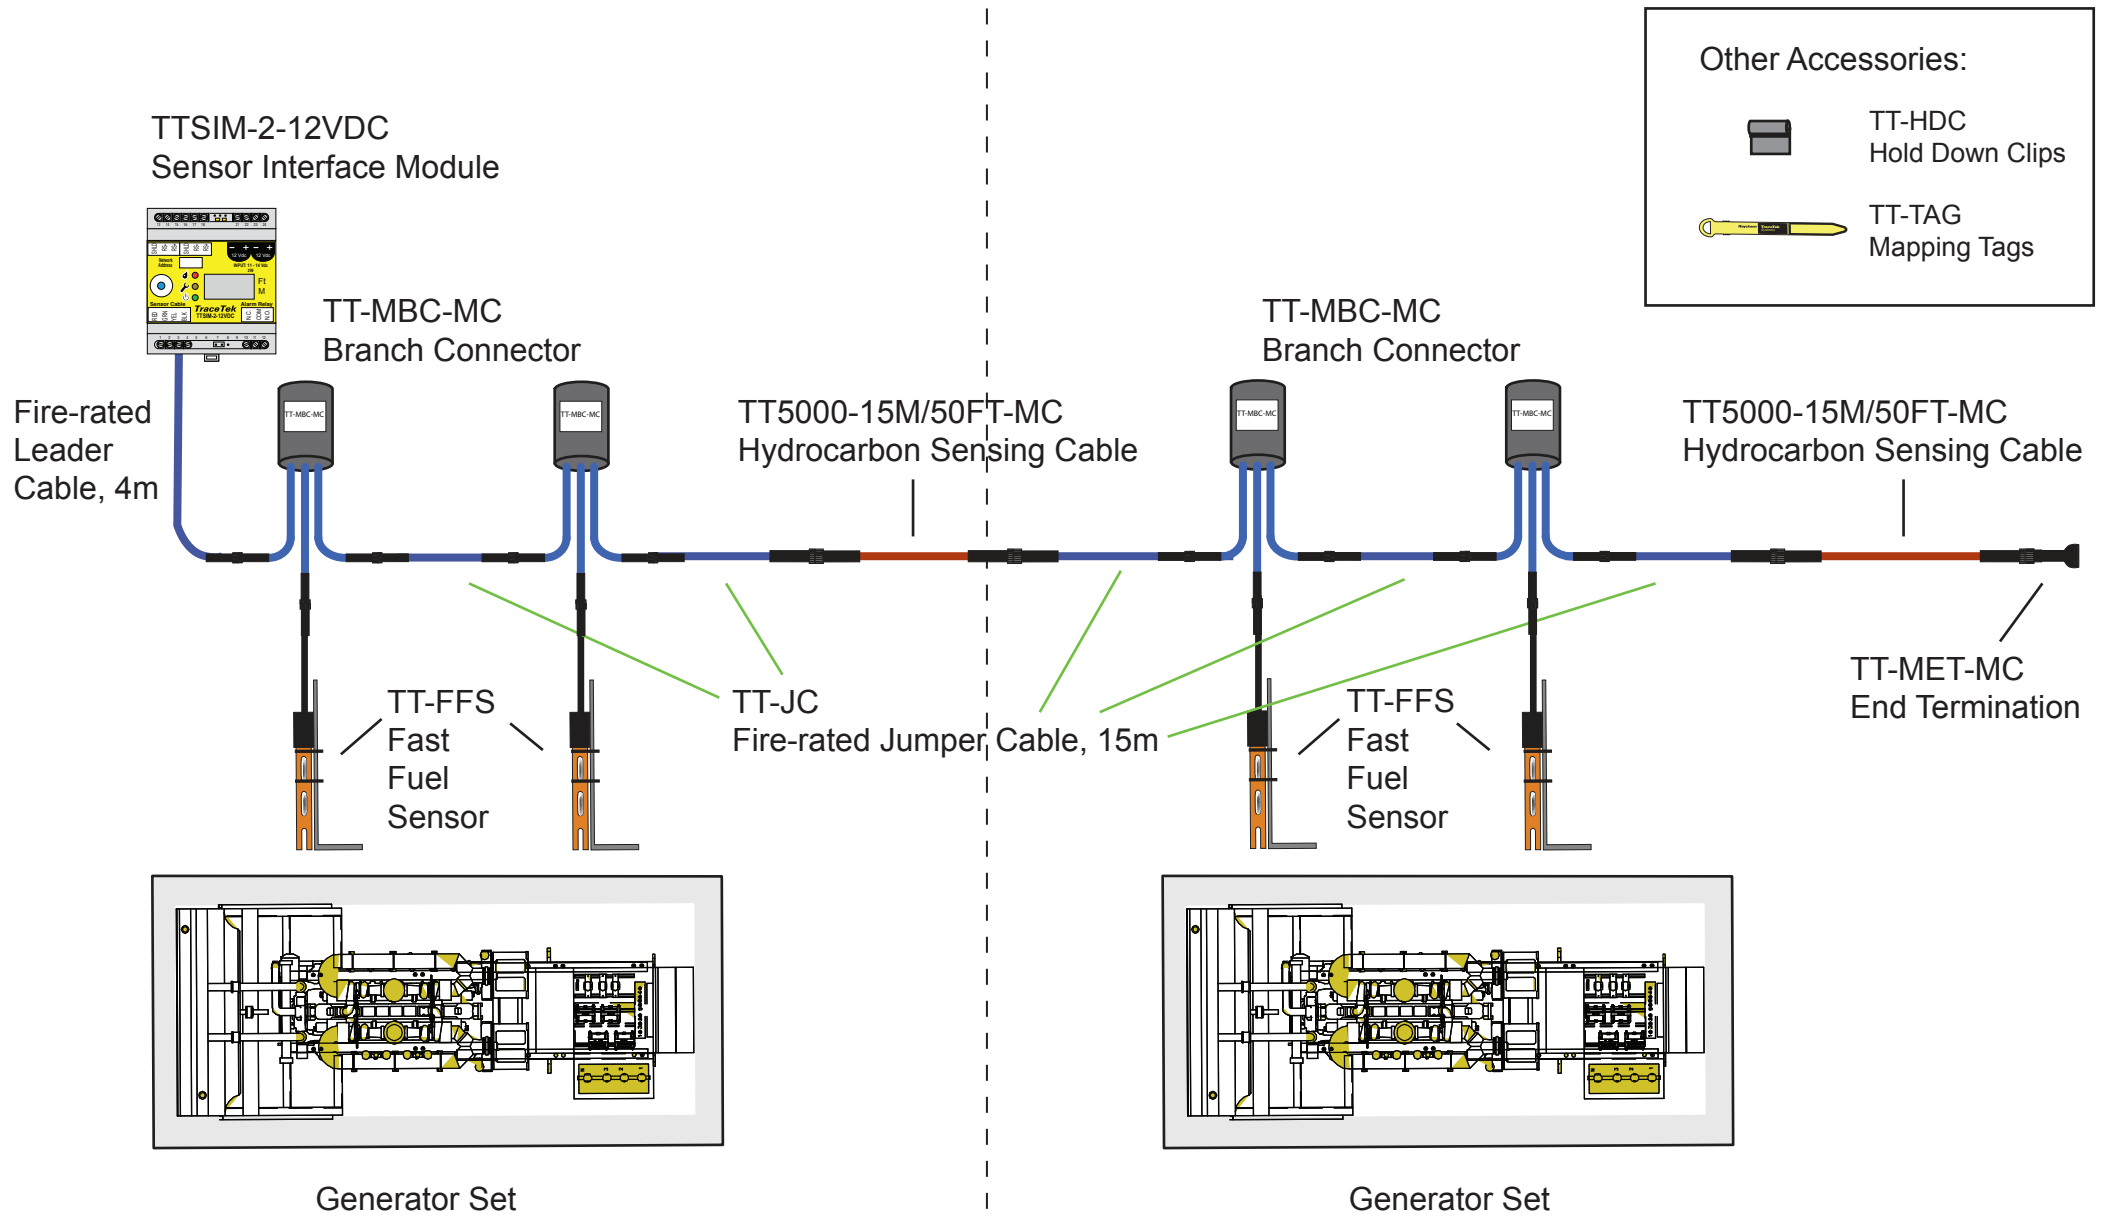

TraceTek Leak Detection for Generator Set

Other Accessories:

-  TT-HDC Hold Down Clips
-  TT-TAG Mapping Tags

* The diagram is not drawn to scale