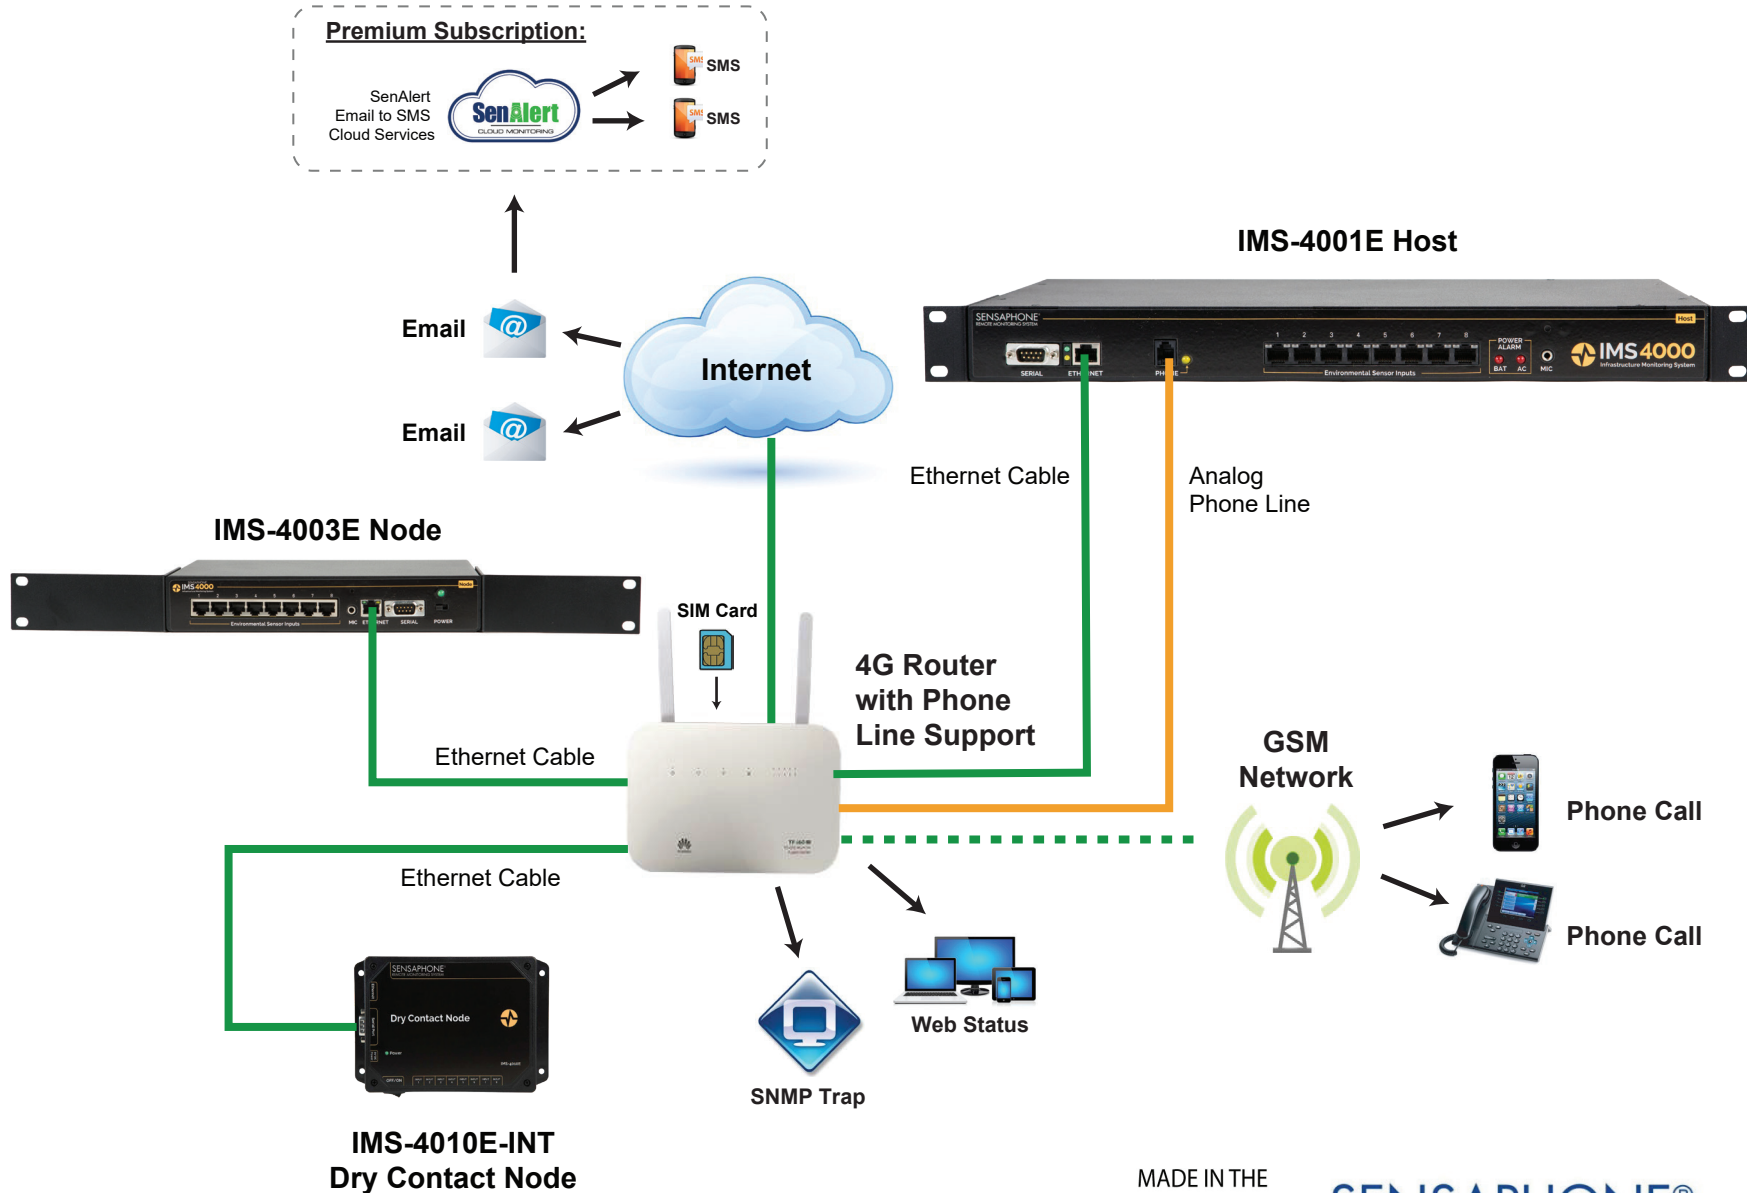

IMS-4000E Series Infrastructure Monitoring System with 4G Router

Available Sensors:

IMS-4310E
Dual Relay
Output Module

IMS-4813E
Room Temperature
Sensor with Display

IMS-4821E
Room Humidity
Sensor with Display

IMS-4830E
Water Detection
Sensor

IMS-4840E
Power Failure
Sensor

IMS-4850E
Dry Contact
Bridge

IMS-4851E
4-20mA Bridge

IMS-4860E
Magnetic Reed
Switch

IMS-4861E
Passive Infrared
Detection Sensor

IMS-4862E
Smoke Detector
Sensor

IMS-4863E
Air Flow Sensor

Premium Subscription:

SenAlert
Email to SMS
Cloud Services

SENSAPHONE®
Remote Monitoring Solutions