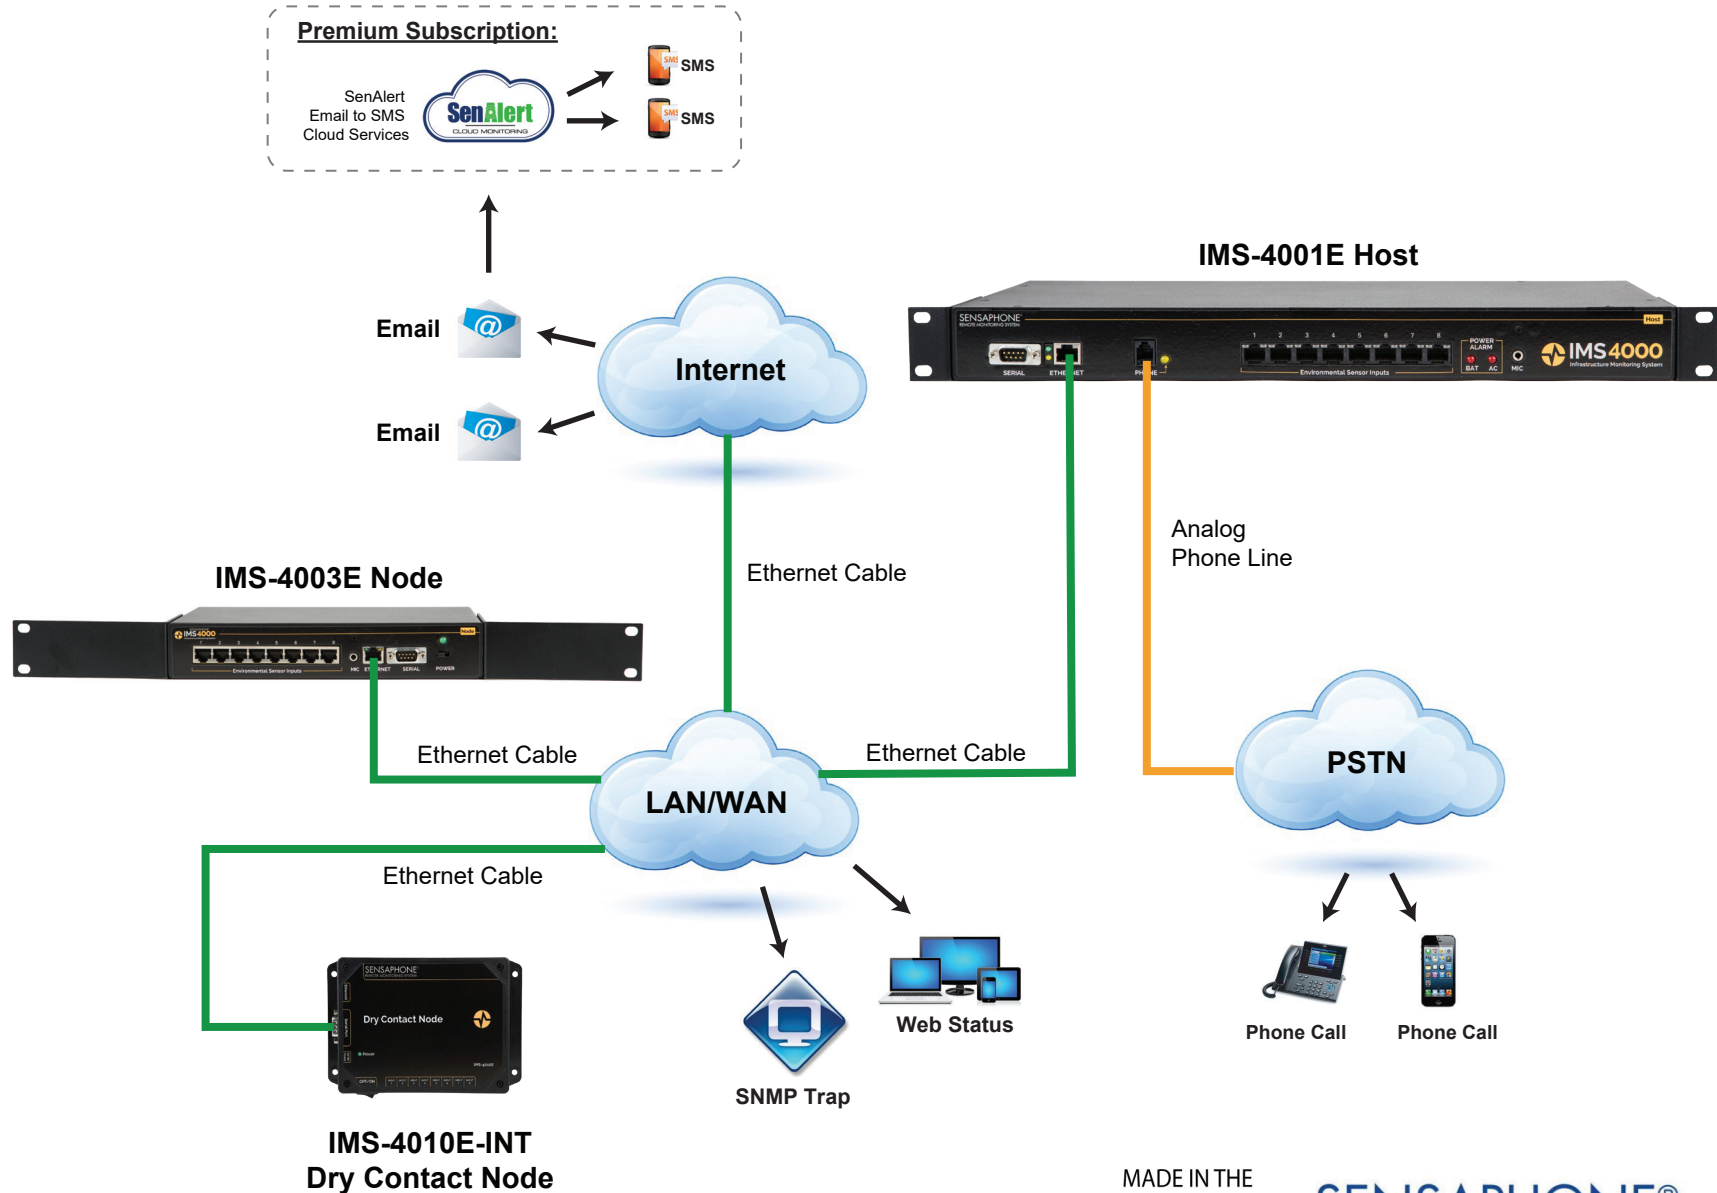

IMS-4000E Series Infrastructure Monitoring System

Available Sensors:

Premium Subscription:

SenAlert
Email to SMS
Cloud Services

SENSAPHONE®
Remote Monitoring Solutions